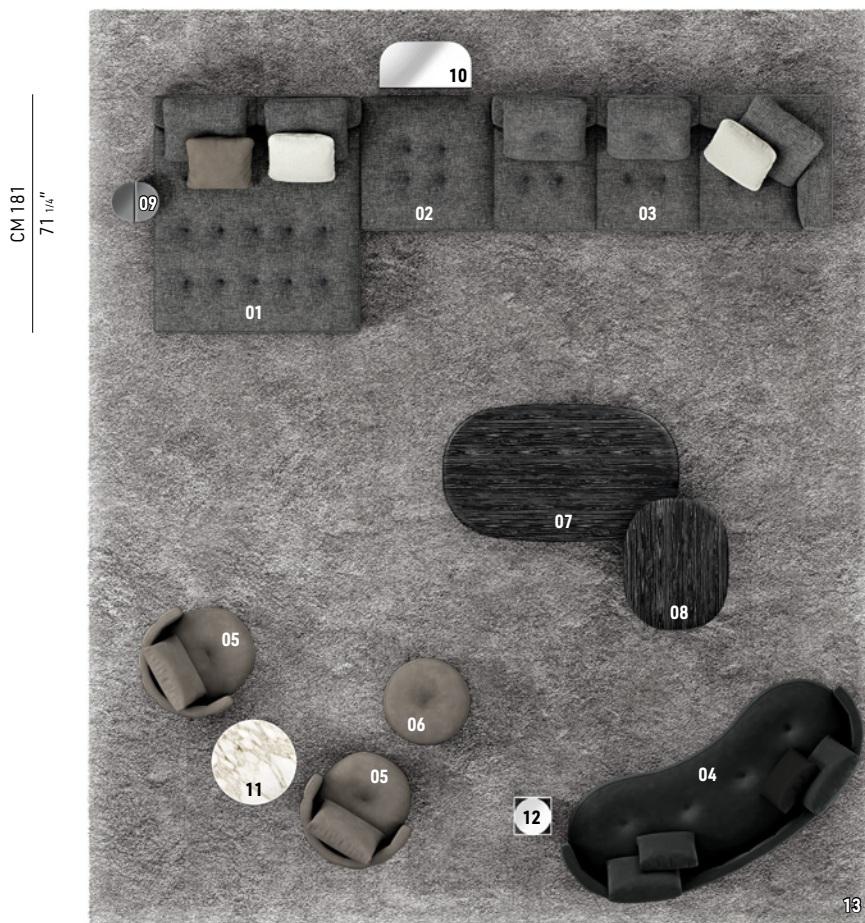

DYLAN LOW

RODOLFO DORDONI DESIGN

The timeless, multifaceted stylistic language of the distinguished yet cosy Dylan modular seating system is also expressed in the Dylan Low version. With a more classic and traditional identity, raised 7,5 cm off the ground, this version effortlessly interprets a timeless taste. It is capable of expressing multiple aesthetic and compositional languages, fitting with ease into environments with different uses.

DYLAN LOW - Arrangement 05

CM 520

204 3/4"

CM 181

71 1/4"

SOFA ARRANGEMENT

- 01 DYLAN LOW**
DOUBLE COUCH - SEAT 77
CM 158X158 H81
- 02 DYLAN LOW**
OTTOMAN CM 102X102 H40
- 03 DYLAN LOW**
ELEMENT WITH 1 ARMREST DX - SEAT 77
CM 260X102 H81

SOFA ARRANGEMENT

- 04 TORII BOLD**
ANGLED SOFA CM 247X106 H82
- 05 TORII BOLD**
SWIVEL MEDIUM ARCHIARS CM 88X88 H82
- 06 TORII BOLD**
MEDIUM OTTOMAN Ø CM 71 H41

- 07 ANISH WOOD**
COFFEE TABLE CM 180X105 H28
- 08 ANISH WOOD**
COFFEE TABLE CM 100X80 H38
- 09 FLIRT**
SIDE TABLE CM 37X30 H52
- 10 JAMES**
SIDE TABLE CM 70X35 H45
- 11 LELONG 23**
SIDE TABLE WITH 2 TOPS Ø CM 65 H55
- 12 STILL**
SIDE TABLE CM 28X28 H56
- 13 DIBBETS**
RUG CM 600X700 - SPECIAL SIZE

09
FLIRT
SIDE TABLE CM 37X30 H52

10
JAMES
SIDE TABLE CM 70X35 H45

11
LELONG 23
SIDE TABLE WITH 2 TOPS
Ø CM 65 H55

12
STILL
SIDE TABLE CM 28X28 H56

13
DIBBETS
RUG CM 600X700 - SPECIAL SIZE